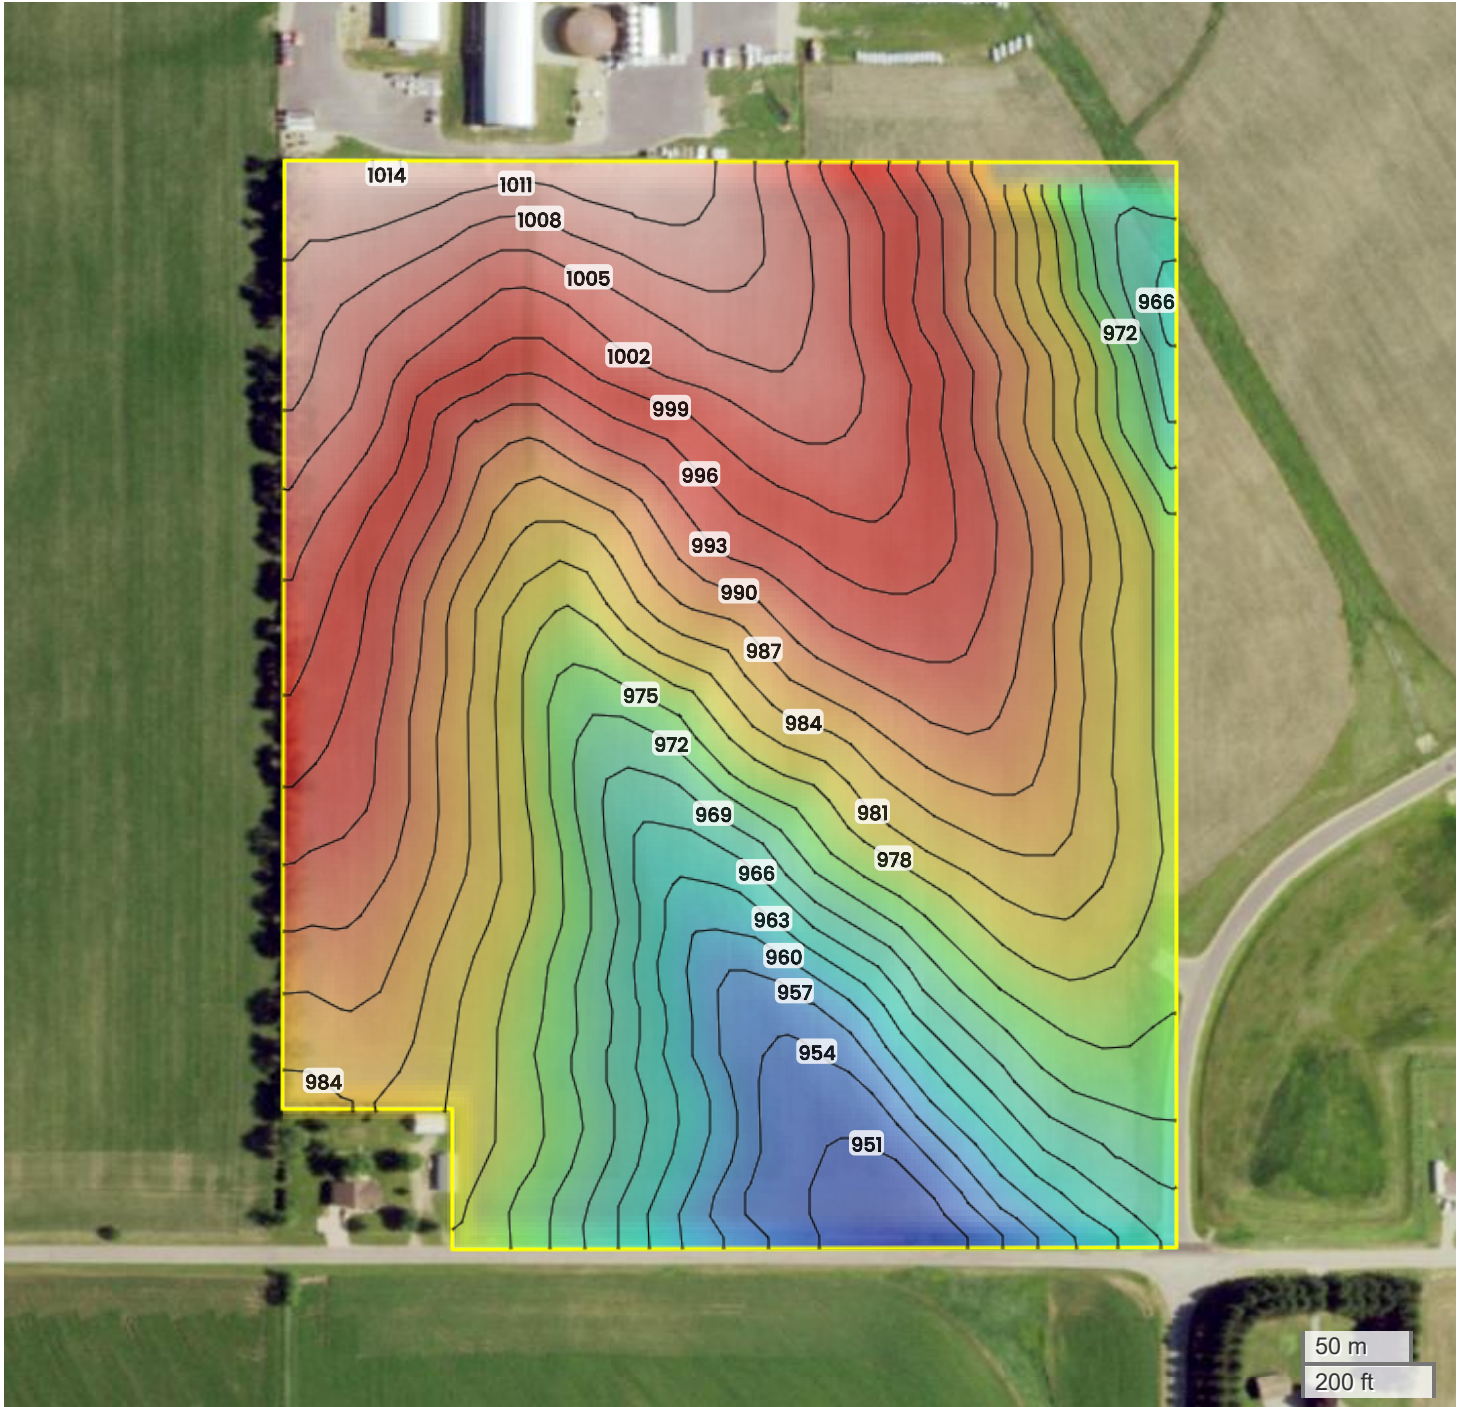

COUNTRY CLUB ROAD  
TOPOGRAPHY

951 ft

1014 ft

Center: 42.662943, -90.139420

09-2N-3E

Darlington city Township  
Lafayette County, WI

Source:	USGS 10m DEM
Interval(ft):	3
Max:	1014.0 ft
Min:	951.0 ft
Range:	63.0 ft
Average:	982.5 ft